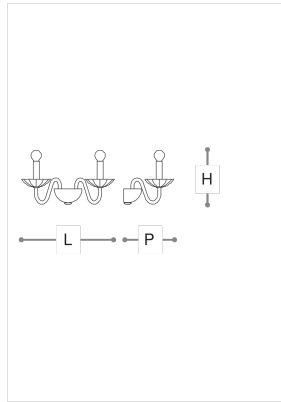

388/AP2

Sirius

ROBERTA VITADELLO

STEFANO TRAVERSO

Opera

Chandelier, ceiling, wall and table lamps in carved crystal and glass, metal with chrome finish. Available in different dimensions.

WORLDWIDE

Dimensions	Light Source	Kg	Dimming	Dimming on request
L 40 - H 28 - P 23	2x6w - E14 led	2.5	TRIAC -	 CASAMBI

NORTH AMERICA

Dimensions	Light Source	Lb	Dimming	Dimming on request
L 16 - H 11 - P 9	2x6w - E12 led	6	TRIAC	

CODE	Structure METAL	Body GLASS CRYSTAL
00388A20 001	<input checked="" type="radio"/> C Chrome	<input type="radio"/> TRANSPARENT
00388A20 002	<input checked="" type="radio"/> C Chrome	<input checked="" type="radio"/> AMBER

Note

Technical drawing, dimensions and light sources refer to the main photo variant. Dimming on request could lead to an increase in the size of the canopy. For available color variants, consult the technical data sheet.