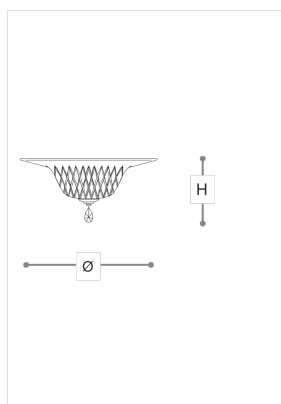

388/45

Sirius

ROBERTA VITADELLO

STEFANO TRAVERSO

Opera

Chandelier, ceiling, wall and table lamps in carved crystal and glass, metal with chrome finish. Available in different dimensions.

WORLDWIDE

Dimensions	Light Source	Kg	Dimming	Dimming on request
Ø 46 - H 20	3x6w - E14 led	8	TRIAC -	CASAMBI

NORTH AMERICA

Dimensions	Light Source	Lb	Dimming	Dimming on request
Ø 18 - H 8	3x6w - E12 led	18	TRIAC	

CODE	Structure METAL	Diffuser CRYSTAL	Pendants CRYSTAL
00388453 001	C Chrome	TRANSPARENT	TRANSPARENT
00388453 002	C Chrome	BLACK	BLACK
00388453 003	CDF Iron grey	TEAK	TEAK

Note

Technical drawing, dimensions and light sources refer to the main photo variant. Dimming on request could lead to an increase in the size of the canopy. For available color variants, consult the technical data sheet.