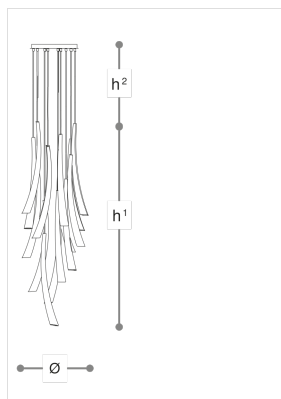

439/S15

Pulsa

DANILO DE ROSSI

Incanto

Pendant composition with shaded white artistic blown glass. Metal structure with iron grey finish.

WORLDWIDE

Dimensions	Light Source	Kg	Dimming	Dimming on request
Ø 50 - h ¹ 66 - h ² 10-100	15x3,5w - G9 led	30	TRIAC -	CASAMBI

NORTH AMERICA

Dimensions	Light Source	Lb	Dimming	Dimming on request
Ø 20 - h ¹ 26 - h ² 4-39	15x3,5w - G9 led	66	TRIAC	

CODE	Structure METAL	Diffuser GLASS
00439150 002	CDF Iron grey	TORTORA
00439150 005	OC Light gold	TORTORA
00439150 001	CDF Iron grey	WHITE
00439150 004	OC Light gold	WHITE

Note

Technical drawing, dimensions and light sources refer to the main photo variant. Dimming on request could lead to an increase in the size of the canopy. For available color variants, consult the technical data sheet.