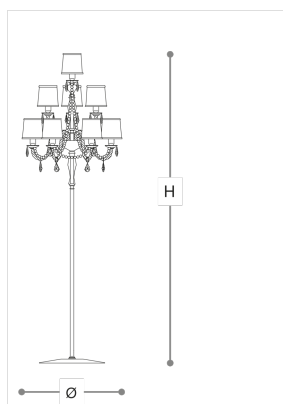

445/CDF - 6+3+1

Lenoir

ROBERTA VITADELLO

STEFANO TRAVERSO

Opera

Chandelier and floor lamp in clear or black carved glass, metal structure with chrome or iron grey finish, white or black fabric shades and crystal pendants. Available in different dimensions and colours.

WORLDWIDE

Dimensions	Light Source	Kg	Dimming	Dimming on request
Ø 58 - H 190	10x6w - E14 led	28	TRIAC -	

NORTH AMERICA

Dimensions	Light Source	Lb	Dimming	Dimming on request
Ø 23 - H 75	10x6w - E12 led	62	TRIAC	

CODE	Structure METAL	Body GLASS	Lampshade FABRIC	Pendants CRYSTAL
00445014	CDF Iron grey	BLACK	BLACK PONGE*	BLACK

Note

Technical drawing, dimensions and light sources refer to the main photo variant. Dimming on request could lead to an increase in the size of the canopy. For available color variants, consult the technical data sheet.