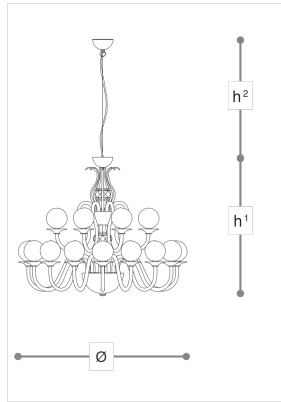

448/16+8

Vivaldi

ROBERTA VITADELLO

STEFANO TRAVERSO

Opera

Chandelier in clear crystal and glass with chrome metal finish and blown glass diffusers. Available in different dimensions.

WORLDWIDE

Dimensions	Light Source	Kg	Dimming	Dimming on request
Ø 82 - h ¹ 66 - h ² 10-100	24x3,5w - G9 led	27	TRIAC -	CASAMBI

NORTH AMERICA

Dimensions	Light Source	Lb	Dimming	Dimming on request
Ø 32 - h ¹ 26 - h ² 4-39	24x3,5w - G9 led	60	TRIAC	

CODE	Structure METAL	Body GLASS CRYSTAL	Diffuser GLASS
00448240 001	<input checked="" type="radio"/> C Chrome	<input type="radio"/> TRANSPARENT	<input type="radio"/> TRANSPARENT

Note

Technical drawing, dimensions and light sources refer to the main photo variant. Dimming on request could lead to an increase in the size of the canopy. For available color variants, consult the technical data sheet.