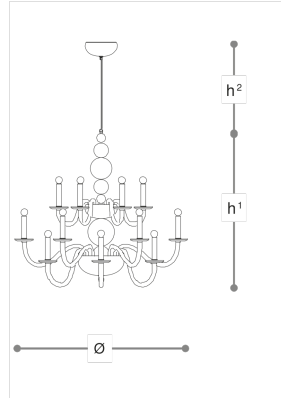

# 456/12+6 Steno

ROBERTA VITADELLO

Opera

Chandelier in black artistic glass with "avventurina" pigment. Metal details with gold nickel finish.

## WORLDWIDE

Dimensions	Light Source	Kg	Dimming	Dimming on request
Ø 113 - h <sup>1</sup> 103 - h <sup>2</sup> 10-100	18x6w - E14 led	40	TRIAC -	CASAMBI

## NORTH AMERICA

Dimensions	Light Source	Lb	Dimming	Dimming on request
Ø 44 - h <sup>1</sup> 41 - h <sup>2</sup> 4-39	18x6w - E12 led	88	TRIAC	

CODE	Structure METAL	Body GLASS
00456160 001	BB Black bronze	AVENTURINE BLACK

### Note

Technical drawing, dimensions and light sources refer to the main photo variant. Dimming on request could lead to an increase in the size of the canopy. For available color variants, consult the technical data sheet.