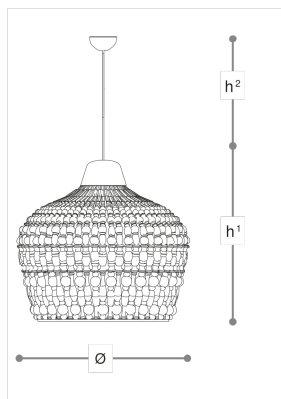

491/110 H105

Crowns

MARCO PIVA

Incanto

Pendant with chrome metal structure and blown glass elements. Available in different dimensions and colours.

WORLDWIDE

Dimensions	Light Source	Kg	Dimming	Dimming on request
Ø 110 - h ¹ 105 - h ² 10-100	63w - 8140 lumen - CRI>80 - 3000K	50	Not included	CASAMBI

NORTH AMERICA

Dimensions	Light Source	Lb	Dimming	Dimming on request
Ø 43 - h ¹ 41 - h ² 4-39	63w - 8140 lumen - CRI>80 - 3000K	110		

CODE	Structure METAL	Body GLASS
00491640 001	<input checked="" type="radio"/> C Chrome	<input type="radio"/> TRANSPARENT

Note

Technical drawing, dimensions and light sources refer to the main photo variant. Dimming on request could lead to an increase in the size of the canopy. For available color variants, consult the technical data sheet.