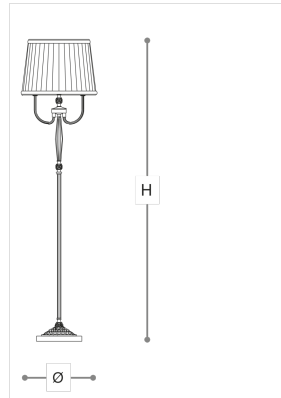

530/OA

530

ROBERTA VITADELLO

Opera

Table and floor lamps in ruled glass and crystal and antique gold metal base and details. Ivory plissé fabric shade. Available in different dimensions and colours.

WORLDWIDE

Dimensions	Light Source	Kg	Dimming	Dimming on request
Ø 47 - H 145	3x6w - E14 1x10w - E27 led	24	TRIAC -	

NORTH AMERICA

Dimensions	Light Source	Lb	Dimming	Dimming on request
Ø 19 - H 57	3x6w - E12 1x10w - E26 led	53	TRIAC	

CODE	Structure METAL	Body GLASS CRYSTAL	Lampshade FABRIC
00530010	OA Antique gold	TRANSPARENT	IVORY PONGE' 41
00530012	OA Antique gold	AMBER	IVORY PONGE' 41

Note

Technical drawing, dimensions and light sources refer to the main photo variant. Dimming on request could lead to an increase in the size of the canopy. For available color variants, consult the technical data sheet.