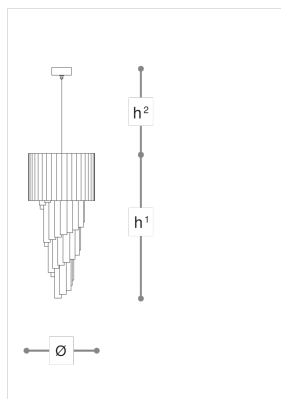

**704/40**

**704**

ITALAMP STUDIO

Opera

Pendant made of glass trihedrons with metal structure in chrome finish.  
Available in different dimensions and colours.

**WORLDWIDE**

Dimensions	Light Source	Kg	Dimming	Dimming on request
Ø 40 - h¹ 90 - h² 10-100	7x6w - E14 led	30	TRIAC -	CASAMBI

**NORTH AMERICA**

Dimensions	Light Source	Lb	Dimming	Dimming on request
Ø 16 - h¹ 35 - h² 4-39	7x6w - E12 led	66	TRIAC	

CODE	Structure METAL	Pendants GLASS
00704040	C Chrome	TRANSPARENT
00704044	C Chrome	ACID GREEN
00704043	C Chrome	VIOLET

**Note**

Technical drawing, dimensions and light sources refer to the main photo variant. Dimming on request could lead to an increase in the size of the canopy. For available color variants, consult the technical data sheet.