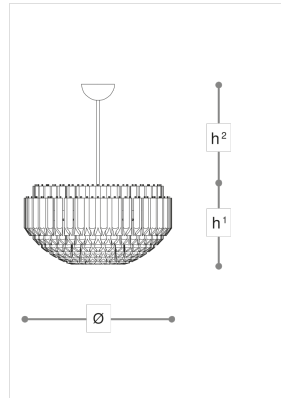

705/90

705

ITALAMP STUDIO

Opera

Pendant made of amber glass trihedrons, metal with gold finish. Available in different dimensions and colours.

WORLDWIDE

Dimensions	Light Source	Kg	Dimming	Dimming on request
Ø 90 - h ¹ 50 - h ² 10-100	12x10w - E27 led	127	TRIAC -	CASAMBI

NORTH AMERICA

Dimensions	Light Source	Lb	Dimming	Dimming on request
Ø 35 - h ¹ 20 - h ² 4-39	12x10w - E26 led	280	TRIAC	

CODE	Structure METAL	Pendants GLASS
00705090 001	C Chrome	TRANSPARENT
00705090 002	O Shiny gold	AMBER
00705090 003	C Chrome	TRANSPARENT
00705090 004	O Shiny gold	AMBER

Note

Technical drawing, dimensions and light sources refer to the main photo variant. Dimming on request could lead to an increase in the size of the canopy. For available color variants, consult the technical data sheet.