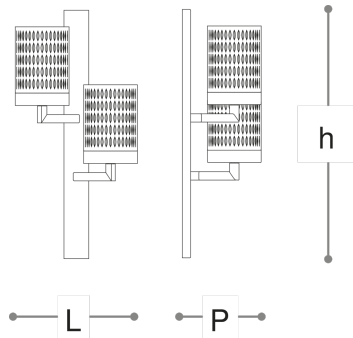

725/AP2 Quarzo

STUDIO MAMO

Incanto

Chandeliers and wall lamps with metal structure in light gold and chrome finish with hand cut crystal diffusers. Available in different dimensions.

WORLDWIDE

Dimensions	Light Source	Kg	Dimming	Dimming on request
L 29 - H 60 - P 19	13w - 1200 lumen - CRI>80 - 3000K	3	Not included	DALI - CASAMBI

NORTH AMERICA

Dimensions	Light Source	Lb	Dimming	Dimming on request
L 11 - H 24 - P 7	13w - 1200 lumen - CRI>80 - 3000K	7		

CODE	Structure METAL	Diffuser CRYSTAL
00725AP2 001	<ul style="list-style-type: none"> OC Light gold C Chrome 	<ul style="list-style-type: none"> TRANSPARENT
00725AP2 002	<ul style="list-style-type: none"> BB Black bronze 	<ul style="list-style-type: none"> TORTORA

Note

Technical drawing, dimensions and light sources refer to the main photo variant. Dimming on request could lead to an increase in the size of the canopy. For available color variants, consult the technical data sheet.