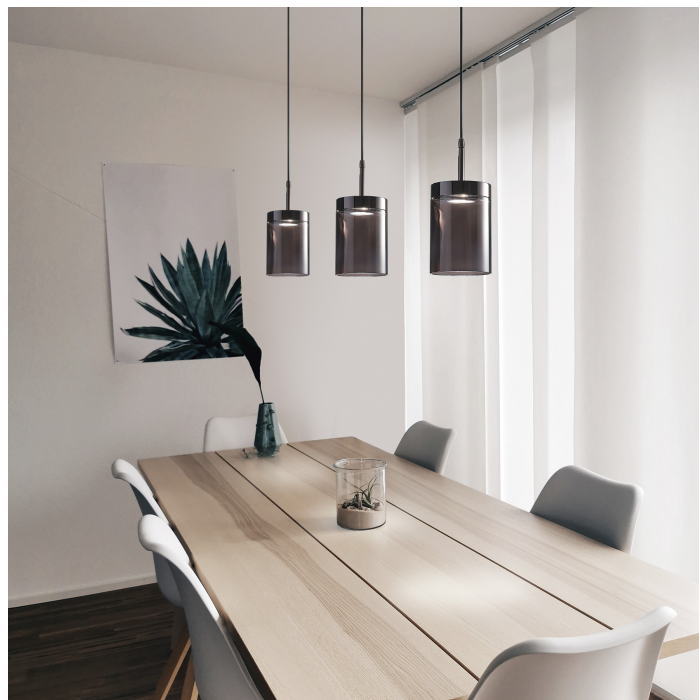

#### WORLDWIDE

Dimensions	Light Source	Kg	Dimming	Dimming on request
Ø 13 - h <sup>1</sup> 27 - h <sup>2</sup> 10-100	6,5w - 600 lumen - CRI>80 - 3000K	1.5	Not included	 DALI - CASAMBI