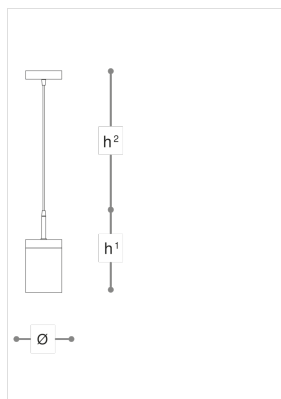

725/S1-L

Quarzo

STUDIO MAMO

Incanto

Chandeliers and wall lamps with metal structure in light gold and chrome finish with hand cut crystal diffusers. Available in different dimensions.