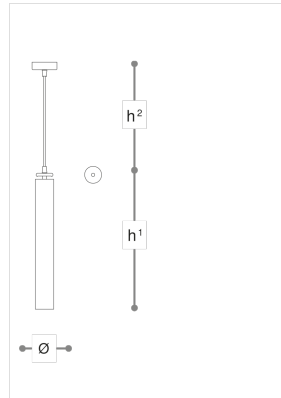

732/SG-B

Stile

ITALAMP STUDIO

Incanto

Pendant lamp in metal with iron grey finish and decorative crystal detail.
Available in different colours.

WORLDWIDE

Dimensions	Light Source	Kg	Dimming	Dimming on request
Ø 6 - h¹ 46 - h² 10-100	1x6w - GU10 led	1.5	TRIAC -	CASAMBI

NORTH AMERICA

Dimensions	Light Source	Lb	Dimming	Dimming on request
Ø 2 - h¹ 18 - h² 4-39	1x6w - GU10 led	3	TRIAC	

CODE	Structure METAL	Detail CRYSTAL	Detail GLASS
00732SG1 003	CDF Iron grey		TRANSPARENT
00732SG1 006	CDF Iron grey	RED	

Note

Technical drawing, dimensions and light sources refer to the main photo variant. Dimming on request could lead to an increase in the size of the canopy. For available color variants, consult the technical data sheet.