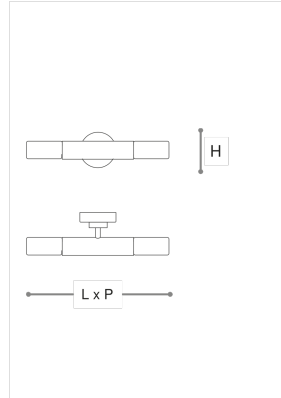

### Tuba

ITALAMP STUDIO

Incanto

Wall lamp with metal structure in iron grey, chrome or light gold metal finish and crystal detail. Satin white side glass diffusers.

#### WORLDWIDE

Dimensions	Light Source	Kg	Dimming	Dimming on request
L 40 - H 5 - P 12	2x3,5w - G9 led	3	TRIAC -	CASAMBI

#### NORTH AMERICA

Dimensions	Light Source	Lb	Dimming	Dimming on request
L 16 - H 2 - P 5	2x3,5w - G9 led	7	TRIAC	

CODE	Structure METAL	Diffuser GLASS	Detail CRYSTAL	Detail GLASS
00733AP0 001	<input checked="" type="radio"/> C Chrome	<input checked="" type="radio"/> SATIN WHITE		
00733AP0 002	<input checked="" type="radio"/> CDF Iron grey	<input checked="" type="radio"/> SATIN WHITE		<input type="radio"/> TRANSPARENT
00733AP0 003	<input checked="" type="radio"/> OC Light gold	<input checked="" type="radio"/> SATIN WHITE	<input type="radio"/> TRANSPARENT	

#### Note

Technical drawing, dimensions and light sources refer to the main photo variant. Dimming on request could lead to an increase in the size of the canopy. For available color variants, consult the technical data sheet.