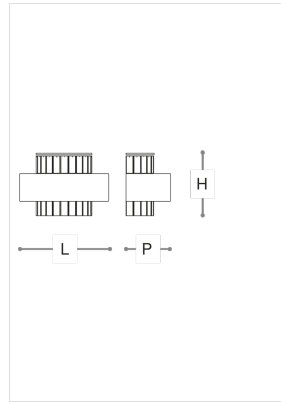

# 734/AP Crono

ROBERTA VITADELLO

STEFANO TRAVERSO

Opera

Pendant, floor and wall lamps with satin gold or chrome metal structure, shade with metallic effect and etched glass pendants.

## WORLDWIDE

Dimensions	Light Source	Kg	Dimming	Dimming on request
L 32 - H 22 - P 16	2x3,5w - G9 led	3	TRIAC -	CASAMBI

## NORTH AMERICA

Dimensions	Light Source	Lb	Dimming	Dimming on request
L 13 - H 9 - P 6	2x3,5w - G9 led	7	TRIAC	

CODE	Structure METAL	Lampshade LAMINATE	Pendants GLASS
00734AP0 001	OS Satin gold	GLOSSY GOLD PVC	ACIDATE
00734AP0 002	OS Satin gold	GUNMETAL PVC	ACIDATE
00734AP0 003	C Chrome	GLOSSY GOLD PVC	ACIDATE
00734AP0 004	C Chrome	GUNMETAL PVC	ACIDATE

### Note

Technical drawing, dimensions and light sources refer to the main photo variant. Dimming on request could lead to an increase in the size of the canopy. For available color variants, consult the technical data sheet.