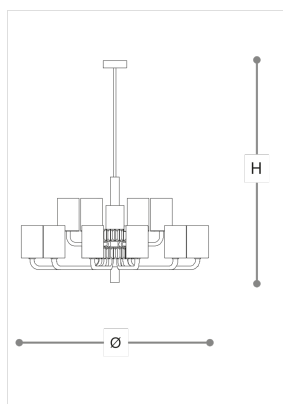

735/12+6

Ego

ROBERTA VITADELLO

STEFANO TRAVERSO

Opera

Chandelier with light gold or nickel metal finish, clear glass arms, fabric shades and crystal pendants. Available in different dimensions.

WORLDWIDE

Dimensions	Light Source	Kg	Dimming	Dimming on request
Ø 104 - H 106 - h² 10-100	18x6w - E14 led	20	TRIAC -	CASAMBI

NORTH AMERICA

Dimensions	Light Source	Lb	Dimming	Dimming on request
Ø 41 - H 42 - h² 4-39	18x6w - E12 led	44	TRIAC	

CODE	Structure METAL	Lampshade FABRIC	Pendants CRYSTAL
00735180 004	NK Shiny nickel	SAND	
00735180 003	OC Light gold	SAND	TRANSPARENT

Note

Technical drawing, dimensions and light sources refer to the main photo variant. Dimming on request could lead to an increase in the size of the canopy. For available color variants, consult the technical data sheet.