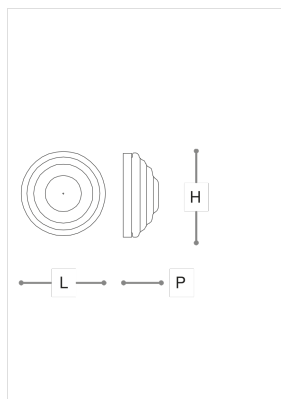

820/AP

Ellepi

MONICA GRAFFEO

Incanto

Pendant, wall and floor lamps in metal with bronze finish and blown satin glass diffusers. Available in different dimensions and colours.

WORLDWIDE

Dimensions	Light Source	Kg	Dimming	Dimming on request
Ø 30 - H 30 - P 13	1x6w - E14 led	2	TRIAC -	CASAMBI

NORTH AMERICA

Dimensions	Light Source	Lb	Dimming	Dimming on request
Ø 12 - H 12 - P 5	1x6w - E12 led	4	TRIAC	

CODE	Structure METAL	Diffuser GLASS
00820AP0 002	BRZ Bronze	SATIN WHITE

Note

Technical drawing, dimensions and light sources refer to the main photo variant. Dimming on request could lead to an increase in the size of the canopy. For available color variants, consult the technical data sheet.