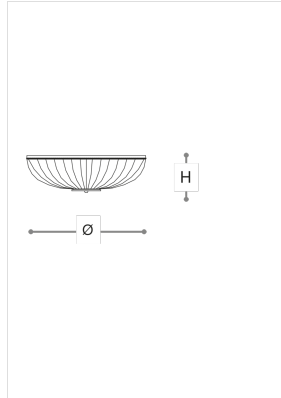

1015/50
1015

ITALAMP STUDIO

Opera

Ceiling lamp in metal with chrome finish and chains of crystals. Available in different dimensions.

WORLDWIDE

Dimensions	Light Source	Kg	Dimming	Dimming on request
Ø 50 - H 15	5x3,5w - G9 led	10	TRIAC -	CASAMBI

NORTH AMERICA

Dimensions	Light Source	Lb	Dimming	Dimming on request
Ø 20 - H 6	5x3,5w - G9 led	22	TRIAC	

CODE	Structure METAL	Detail CRYSTAL	Pendants CRYSTAL
01015051 002	<input checked="" type="radio"/> C Chrome	<input type="radio"/> TRANSPARENT	<input type="radio"/> TRANSPARENT

Note

Technical drawing, dimensions and light sources refer to the main photo variant. Dimming on request could lead to an increase in the size of the canopy. For available color variants, consult the technical data sheet.