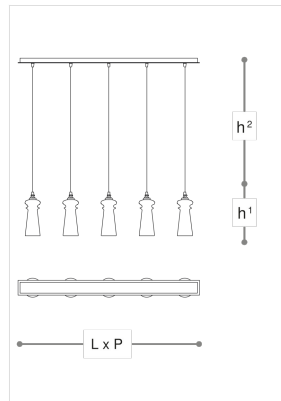

2296/L5

Licio

ROBERTA VITADELLO

STEFANO TRAVERSO

Incanto

Pendant and wall lamps with clear glass and metal structure with brushed copper, matt black, light gold or nickel finishes. Available in different dimensions and colours.

WORLDWIDE

Dimensions	Light Source	Kg	Dimming	Dimming on request
L 100 - P 9 - h¹ 22 - h² 10-100	5x6w - E14 led	5	TRIAC -	CASAMBI

NORTH AMERICA

Dimensions	Light Source	Lb	Dimming	Dimming on request
L 39 - P 4 - h¹ 9 - h² 4-39	5x6w - E12 led	11	TRIAC	

CODE	Structure METAL	Diffuser GLASS
02296S50 003	☐ MB Matt black ☐ COP Brushed copper	☐ TRANSPARENT
02296S50 002	☐ MB Matt black ☐ NK Shiny nickel	☐ TRANSPARENT
02296S50 001	☐ MB Matt black ☐ OC Light gold	☐ TRANSPARENT

Note

Technical drawing, dimensions and light sources refer to the main photo variant. Dimming on request could lead to an increase in the size of the canopy. For available color variants, consult the technical data sheet.