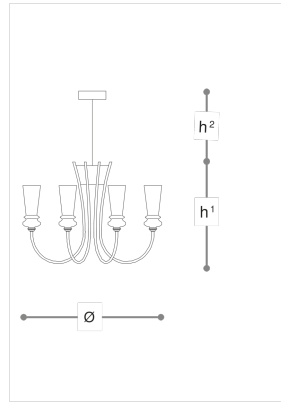

2296/8

Licio

ROBERTA VITADELLO

STEFANO TRAVERSO

Incanto

Pendant and wall lamps with clear glass and metal structure with brushed copper, matt black, light gold or nickel finishes. Available in different dimensions and colours.

WORLDWIDE

| Dimensions | Light Source | Kg | Dimming | Dimming on request |
|--|----------------|----|---------|--------------------|
| Ø 72 - h ¹ 47 - h ² 10-100 | 8x6w - E14 led | 10 | TRIAC - | CASAMBI |

NORTH AMERICA

| Dimensions | Light Source | Lb | Dimming | Dimming on request |
|--|----------------|----|---------|--------------------|
| Ø 28 - h ¹ 19 - h ² 4-39 | 8x6w - E12 led | 22 | TRIAC | |

| CODE | Structure METAL | Diffuser GLASS |
|--------------|--|-----------------------------------|
| 02296080 001 | <input checked="" type="radio"/> MB Matt black <input type="radio"/> COP Brushed copper | <input type="radio"/> TRANSPARENT |

Note

Technical drawing, dimensions and light sources refer to the main photo variant. Dimming on request could lead to an increase in the size of the canopy. For available color variants, consult the technical data sheet.