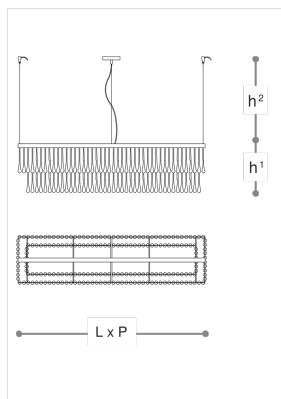

2307/S

Aldo

ITALAMP STUDIO

Opera

Pendant in metal with nickel finish and transparent glass drops. Available in different dimensions.

WORLDWIDE

Dimensions	Light Source	Kg	Dimming	Dimming on request
L 120 - P 30 - h¹ 30 - h² 10-100	6x3,5w - G9 led	21	TRIAC -	CASAMBI

NORTH AMERICA

Dimensions	Light Source	Lb	Dimming	Dimming on request
L 47 - P 12 - h¹ 12 - h² 4-39	6x3,5w - G9 led	46	TRIAC	

CODE	Structure METAL	Pendants GLASS
023070S0 001	☒ NK Shiny nickel	☐ TRANSPARENT

Note

Technical drawing, dimensions and light sources refer to the main photo variant. Dimming on request could lead to an increase in the size of the canopy. For available color variants, consult the technical data sheet.