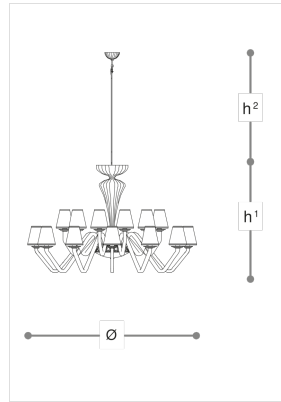

2420/12+12

Libellula

ROBERTA VITADELLO

GIADA CHERVATIN

Opera

Chandelier in glass with black fabric shades and decorative band in black Swarovski Fashion, chrome metal finish. Available in different dimensions and colours.

WORLDWIDE

Dimensions	Light Source	Kg	Dimming	Dimming on request
Ø 144 - h ¹ 94 - h ² 10-100	24x6w - E14 led	47	TRIAC -	CASAMBI

NORTH AMERICA

Dimensions	Light Source	Lb	Dimming	Dimming on request
Ø 57 - h ¹ 37 - h ² 4-39	24x6w - E12 led	104	TRIAC	

CODE	Structure METAL	Body GLASS CRYSTAL	Lampshade FABRIC
02420240 002	C Chrome	TRANSPARENT	BLACK CHINETTE 20
02420240 004	CDF Iron grey	TEAK	BLACK CHINETTE 20

Note

Technical drawing, dimensions and light sources refer to the main photo variant. Dimming on request could lead to an increase in the size of the canopy. For available color variants, consult the technical data sheet.