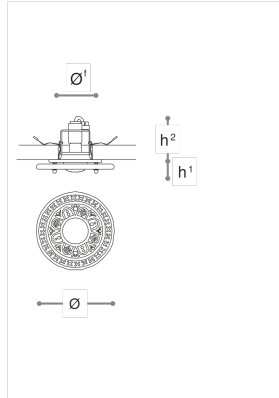

3000/FI 3000

ITALAMP STUDIO

Opera

Spotlight in glass and metal with chrome or gold finish.

WORLDWIDE

Dimensions	Light Source	Kg	Dimming	Dimming on request
Ø 15 - h¹ 3 - h² 10	1x6w - E14 R50 led	0.5	TRIAC -	CASAMBI

NORTH AMERICA

Dimensions	Light Source	Lb	Dimming	Dimming on request
Ø 6 - h¹ 1 - h² 4	1x6w - E12 R50 led	1	TRIAC	

CODE	Structure METAL	Body GLASS
03000015	C Chrome	TRANSPARENT
03000011	O Shiny gold	TRANSPARENT
03000013	C Chrome	SATIN WHITE
03000017	O Shiny gold	SATIN WHITE

Note

Technical drawing, dimensions and light sources refer to the main photo variant. Dimming on request could lead to an increase in the size of the canopy. For available color variants, consult the technical data sheet.