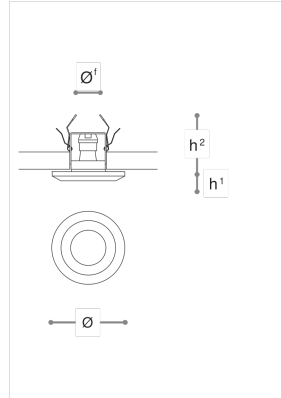

3014/F

Isa

ROBERTA VITADELLO

Opera

Spotlight in amber clear glass with mixed effect. Internal metal ring in chrome finish.

WORLDWIDE

Dimensions	Light Source	Kg	Dimming	Dimming on request
Ø 12 - h¹ 1.5 - h² 10	1x6w - GU10 led	0.5	TRIAC -	CASAMBI

NORTH AMERICA

Dimensions	Light Source	Lb	Dimming	Dimming on request
Ø 5 - h¹ 1 - h² 4	1x6w - GU10 led	1	TRIAC	

CODE	Structure METAL	Body GLASS	Diffuser GLASS
030140F0 002	C Chrome	AMBER	
030140F0 001	C Chrome		TRANSPARENT

Note

Technical drawing, dimensions and light sources refer to the main photo variant. Dimming on request could lead to an increase in the size of the canopy. For available color variants, consult the technical data sheet.