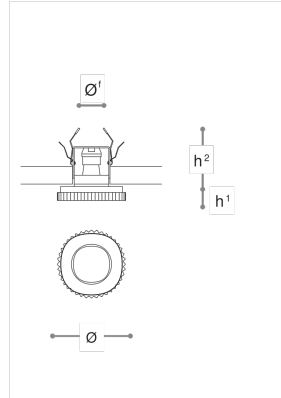

3016/F

Uri

ROBERTA VITADELLO

Opera

Spotlight in amber crystal. Internal metal ring in chrome finish.

WORLDWIDE

Dimensions	Light Source	Kg	Dimming	Dimming on request
Ø 11 - h¹ 2.3 - h² 10	1x6w - GU10 led	0.5	TRIAC -	CASAMBI

NORTH AMERICA

Dimensions	Light Source	Lb	Dimming	Dimming on request
Ø 4 - h¹ 1 - h² 4	1x6w - GU10 led	1	TRIAC	

CODE	Structure METAL	Body CRYSTAL
030160F0 001	C Chrome	TRANSPARENT
030160F0 002	C Chrome	AMBER

Note

Technical drawing, dimensions and light sources refer to the main photo variant. Dimming on request could lead to an increase in the size of the canopy. For available color variants, consult the technical data sheet.