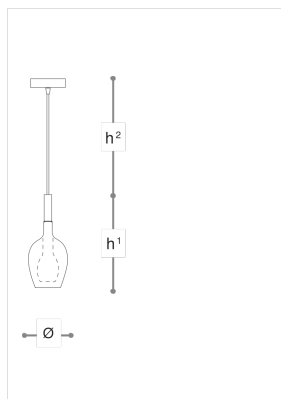

3050/S1

Rosè

DANILO DE ROSSI

Incanto

Suspensions, floor, wall and table lamps with blown glass diffusers and metal structure with iron grey, gold or chrome finish. Available in different colours.

WORLDWIDE

Dimensions	Light Source	Kg	Dimming	Dimming on request
Ø 13 - h ¹ 30 - h ² 10-100	1x6w - E14 led	1	TRIAC -	CASAMBI

NORTH AMERICA

Dimensions	Light Source	Lb	Dimming	Dimming on request
Ø 5 - h ¹ 12 - h ² 4-39	1x6w - E12 led	2	TRIAC	

CODE	Structure METAL	Diffuser GLASS
03050S10 001	C Chrome	TRANSPARENT
03050S10 002	O Shiny gold	TRANSPARENT
03050S10 003	CDF Iron grey	METALLIC ROSE GOLD
03050S10 004	CDF Iron grey	METALLIC GOLD
03050S10 005	CDF Iron grey	METALLIC TITANIUM

Note

Technical drawing, dimensions and light sources refer to the main photo variant. Dimming on request could lead to an increase in the size of the canopy. For available color variants, consult the technical data sheet.