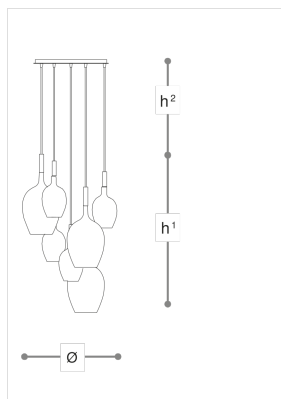

3050/SG7

Rosè

DANILO DE ROSSI

Incanto

Suspensions, floor, wall and table lamps with blown glass diffusers and metal structure with iron grey, gold or chrome finish. Available in different colours.

WORLDWIDE

Dimensions	Light Source	Kg	Dimming	Dimming on request
Ø 50 - h¹ 85 - h² 10-100	7x6w - E14 led	5	TRIAC -	CASAMBI

NORTH AMERICA

Dimensions	Light Source	Lb	Dimming	Dimming on request
Ø 20 - h¹ 33 - h² 4-39	7x6w - E12 led	11	TRIAC	

CODE	Structure METAL	Diffuser GLASS
03050S70 001	C Chrome	TRANSPARENT
03050S70 002	O Shiny gold	TRANSPARENT
03050S70 003	CDF Iron grey	METALLIC ROSE GOLD
03050S70 004	CDF Iron grey	METALLIC GOLD
03050S70 005	CDF Iron grey	METALLIC TITANIUM

Note

Technical drawing, dimensions and light sources refer to the main photo variant. Dimming on request could lead to an increase in the size of the canopy. For available color variants, consult the technical data sheet.