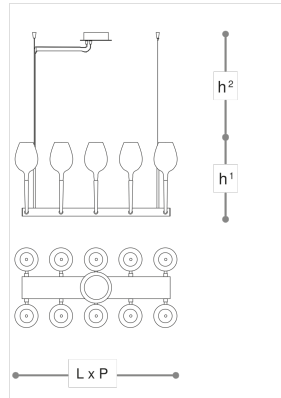

3050/L10

Rosè

DANILO DE ROSSI

Incanto

Suspensions, floor, wall and table lamps with blown glass diffusers and metal structure with iron grey, gold or chrome finish. Available in different colours.

WORLDWIDE

Dimensions	Light Source	Kg	Dimming	Dimming on request
L 94 - P 36 - h ¹ 42 - h ² 10-100	73w - 9200 lumen - CRI>80 - 3000K	12	Not included	1-10V - DALI - CASAMBI

NORTH AMERICA

Dimensions	Light Source	Lb	Dimming	Dimming on request
L 37 - P 14 - h ¹ 17 - h ² 4-39	73w - 9200 lumen - CRI>80 - 3000K	26		

Note

Technical drawing, dimensions and light sources refer to the main photo variant. Dimming on request could lead to an increase in the size of the canopy. For available color variants, consult the technical data sheet.