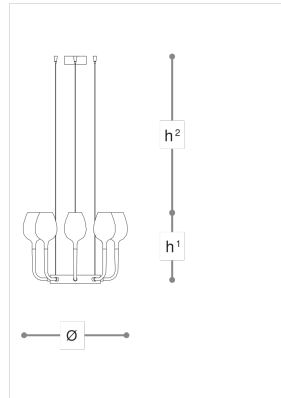

3050/8

Rosè

DANILO DE ROSSI

Incanto

Suspensions, floor, wall and table lamps with blown glass diffusers and metal structure with iron grey, gold or chrome finish. Available in different colours.

WORLDWIDE

Dimensions	Light Source	Kg	Dimming	Dimming on request
Ø 63 - h ¹ 43 - h ² 10-100	40w - 5000 lumen - CRI>80 - 3000K	7.5	Not included	TRIAC - CASAMBI

NORTH AMERICA

Dimensions	Light Source	Lb	Dimming	Dimming on request
Ø 25 - h ¹ 17 - h ² 4-39	40w - 5000 lumen - CRI>80 - 3000K	17		

CODE	Structure METAL	Body GLASS	Diffuser GLASS
03050080 004	C Chrome	<input type="radio"/> TRANSPARENT	<input type="radio"/> TRANSPARENT
03050080 005	O Shiny gold	<input type="radio"/> TRANSPARENT	<input type="radio"/> TRANSPARENT
03050080 001	CDF Iron grey	<input checked="" type="radio"/> METALLIC ROSE GOLD	<input checked="" type="radio"/> METALLIC ROSE GOLD
03050080 003	CDF Iron grey	<input checked="" type="radio"/> METALLIC GOLD	<input checked="" type="radio"/> METALLIC GOLD
03050080 002	CDF Iron grey	<input checked="" type="radio"/> METALLIC TITANIUM	<input checked="" type="radio"/> METALLIC TITANIUM
03050081 004	C Chrome	<input type="radio"/> TRANSPARENT	<input type="radio"/> TRANSPARENT
03050081 005	O Shiny gold	<input type="radio"/> TRANSPARENT	<input type="radio"/> TRANSPARENT
03050081 001	CDF Iron grey	<input checked="" type="radio"/> METALLIC ROSE GOLD	<input checked="" type="radio"/> METALLIC ROSE GOLD
03050081 003	CDF Iron grey	<input checked="" type="radio"/> METALLIC GOLD	<input checked="" type="radio"/> METALLIC GOLD
03050081 002	CDF Iron grey	<input checked="" type="radio"/> METALLIC TITANIUM	<input checked="" type="radio"/> METALLIC TITANIUM

Note

Technical drawing, dimensions and light sources refer to the main photo variant. Dimming on request could lead to an increase in the size of the canopy. For available color variants, consult the technical data sheet.