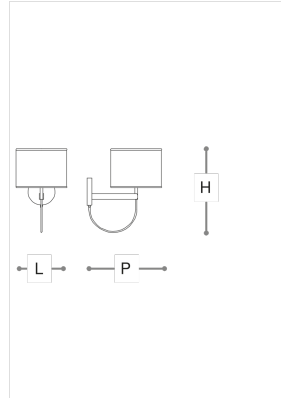

3061/AP

Lily

CABERLON CAROPPI

Incanto

Table, floor and wall lamps in metal with light gold finish and fabric diffuser. Available in different colours.

WORLDWIDE

Dimensions	Light Source	Kg	Dimming	Dimming on request
L 24 - H 40 - P 35	1x6w - E14 led	1.5	TRIAC -	CASAMBI

NORTH AMERICA

Dimensions	Light Source	Lb	Dimming	Dimming on request
L 9 - H 16 - P 14	1x6w - E12 led	3	TRIAC	

CODE	Structure METAL	Lampshade FABRIC
03061AP0 001	OC Light gold	IVORY CHINETTE 21
03061AP0 002	OC Light gold	BLACK CHINETTE 20
03061AP0 003	OS Satin gold	IVORY CHINETTE 21
03061AP0 004	OS Satin gold	BLACK CHINETTE 20

Note

Technical drawing, dimensions and light sources refer to the main photo variant. Dimming on request could lead to an increase in the size of the canopy. For available color variants, consult the technical data sheet.