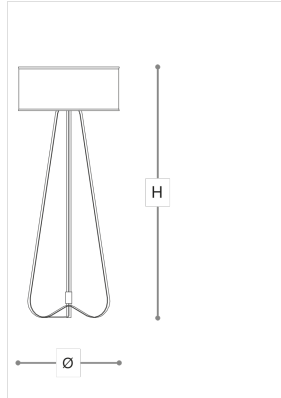

3061/P

Lily

CABERLON CAROPPI

Incanto

Table, floor and wall lamps in metal with light gold finish and fabric diffuser. Available in different colours.

WORLDWIDE

Dimensions	Light Source	Kg	Dimming	Dimming on request
Ø 70 - H 175	3x10w - E27 led	13	TRIAC -	

NORTH AMERICA

Dimensions	Light Source	Lb	Dimming	Dimming on request
Ø 28 - H 69	3x10w - E26 led	29	TRIAC	

CODE	Structure METAL	Lampshade FABRIC	Detail MARBLE
03061010 001	OC Light gold	IVORY CHINETTE 21	CARRARA
03061010 002	OC Light gold	BLACK CHINETTE 20	MARQUINIA
03061010 003	OS Satin gold	IVORY CHINETTE 21	CARRARA
03061010 004	OS Satin gold	BLACK CHINETTE 20	MARQUINIA

Note

Technical drawing, dimensions and light sources refer to the main photo variant. Dimming on request could lead to an increase in the size of the canopy. For available color variants, consult the technical data sheet.