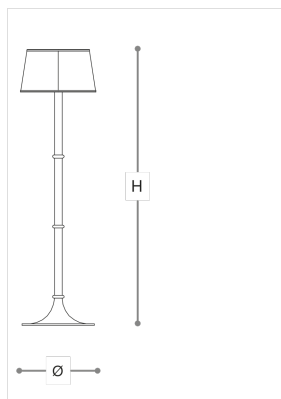

4015/P

Hugo

STEFANO TRAVERSO

Incanto

Floor lamp in metal with matt black finish and black fabric shade. Shiny gold metal detail. Available in different colours.

WORLDWIDE

Dimensions	Light Source	Kg	Dimming	Dimming on request
Ø 50 - H 180	1x14w - E27 led	10	TRIAC -	

NORTH AMERICA

Dimensions	Light Source	Lb	Dimming	Dimming on request
Ø 20 - H 71	1x14w - E26 led	22	TRIAC	

CODE	Structure METAL	Lampshade FABRIC
04015010 001	<ul style="list-style-type: none"> MB Matt black O Shiny gold 	<ul style="list-style-type: none"> BLACK CHINETTE 20
04015010 002	<ul style="list-style-type: none"> B White O Shiny gold 	<ul style="list-style-type: none"> BLACK CHINETTE 20

Note

Technical drawing, dimensions and light sources refer to the main photo variant. Dimming on request could lead to an increase in the size of the canopy. For available color variants, consult the technical data sheet.