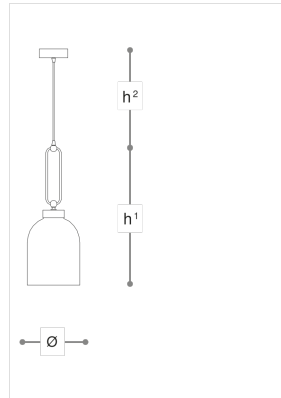

4025/S Valentina

THDP + SIMONE BRETTI

Incanto

Pendant in metal with brushed gold finish and red glass diffuser.

WORLDWIDE

Dimensions	Light Source	Kg	Dimming	Dimming on request
Ø 24 - h¹ 68 - h² 10-100	8w - 900 lumen - CRI>80 - 3000K	4	Not included	 DALI - CASAMBI

NORTH AMERICA

Dimensions	Light Source	Lb	Dimming	Dimming on request
Ø 9 - h¹ 27 - h² 4-39	8w - 900 lumen - CRI>80 - 3000K	9		

CODE	Structure METAL	Diffuser GLASS
040250S0 001	 OSP Brushed gold	 RED
040250S0 002	 OSP Brushed gold	 SMOKE
040250S0 003	 CDF Iron grey	 RED
040250S0 004	 CDF Iron grey	 SMOKE

Note

Technical drawing, dimensions and light sources refer to the main photo variant. Dimming on request could lead to an increase in the size of the canopy. For available color variants, consult the technical data sheet.