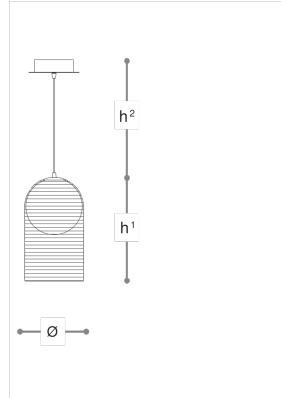

4030/SP

Muna

DANILO DE ROSSI

Incanto

Pendant with blown white glass encased in a clear ruled dome with blue shaded finish. Chrome metal structure.

WORLDWIDE

Dimensions	Light Source	Kg	Dimming	Dimming on request
Ø 21 - h ¹ 37 - h ² 10-100	7,8w - 1000 lumen - CRI>80 - 3000K	3	DALI -	CASAMBI

NORTH AMERICA

Dimensions	Light Source	Lb	Dimming	Dimming on request
Ø 8 - h ¹ 15 - h ² 4-39	7,8w - 1000 lumen - CRI>80 - 3000K	7		

CODE	Structure METAL	Body GLASS	Diffuser GLASS
04030SP0 001	C Chrome	SHADED MIDNIGHT BLUE	WHITE
04030SP0 002	OC Light gold	GOLD SHADED	WHITE

Note

Technical drawing, dimensions and light sources refer to the main photo variant. Dimming on request could lead to an increase in the size of the canopy. For available color variants, consult the technical data sheet.