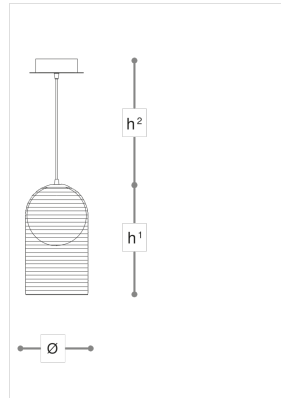

## 4031/SP

### Marta

DANILO DE ROSSI

Incanto

Pendant with blown white glass encased in a clear ruled dome with copper shaded finish. Chrome metal structure.

#### WORLDWIDE

Dimensions	Light Source	Kg	Dimming	Dimming on request
Ø 21 - h <sup>1</sup> 37 - h <sup>2</sup> 10-100	7,8w - 1000 lumen - CRI>80 - 3000K	3	DALI -	 CASAMBI

#### NORTH AMERICA

Dimensions	Light Source	Lb	Dimming	Dimming on request
Ø 8 - h <sup>1</sup> 15 - h <sup>2</sup> 4-39	7,8w - 1000 lumen - CRI>80 - 3000K	7		

CODE	Structure METAL	Body GLASS	Diffuser GLASS
04031SP0 001	 C Chrome	 SHADED COPPER	 WHITE