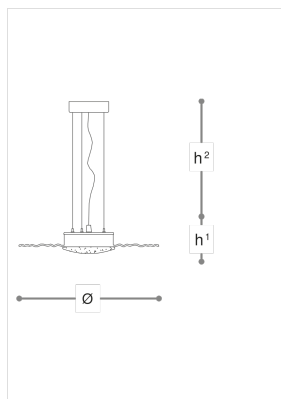

# 4035/S Gravity

MARCO PIVA

Incanto

Pendant lamps in blown glass with satin glass diffuser. Available in different colours. Metal structure with iron grey or chrome finish.

## WORLDWIDE

Dimensions	Light Source	Kg	Dimming	Dimming on request
Ø 50 - h <sup>1</sup> 6 - h <sup>2</sup> 10-100	20,9w - 2200 lumen - CRI>80 - 3000K	7	DALI -	CASAMBI

## NORTH AMERICA

Dimensions	Light Source	Lb	Dimming	Dimming on request
Ø 20 - h <sup>1</sup> 2 - h <sup>2</sup> 4-39	20,9w - 2200 lumen - CRI>80 - 3000K	15		

CODE	Structure METAL	Body GLASS	Diffuser GLASS
040350S0 001	C Chrome	TRANSPARENT	SATIN WHITE
040350S0 002	CDF Iron grey	SMOKE	SATIN WHITE
040350S0 003	CDF Iron grey	BLACK	SATIN WHITE

### Note

Technical drawing, dimensions and light sources refer to the main photo variant. Dimming on request could lead to an increase in the size of the canopy. For available color variants, consult the technical data sheet.