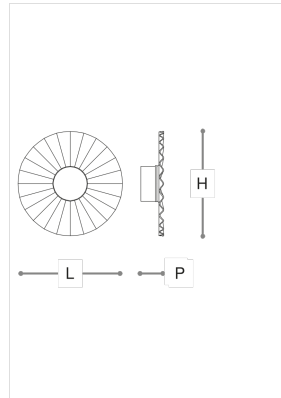

## 4038/AP Scilla

STEFANO TRAVERSO

Incanto

Wall and Ceiling lamp in thermoformed and screen printed satin glass with satin methacrylate diffuser. Metal structure with light gold, iron grey or chrome finish.

### WORLDWIDE

Dimensions	Light Source	Kg	Dimming	Dimming on request
Ø 36 - H 36 - P 9	7w - 840 lumen - CRI>80 - 3000K 2700K color temperature on request	3	Not included	 DALI - CASAMBI

### NORTH AMERICA

Dimensions	Light Source	Lb	Dimming	Dimming on request
Ø 14 - H 14 - P 4	7w - CRI>80 - 3000K 2700K color temperature on request	7		

CODE	Structure METAL	Diffuser GLASS
04038AP0 001	 CDF Iron grey	<input type="radio"/> WHITE
04038AP0 002	 C Chrome	<input type="radio"/> WHITE
04038AP0 003	 OC Light gold	<input type="radio"/> WHITE

#### Note

Technical drawing, dimensions and light sources refer to the main photo variant. Dimming on request could lead to an increase in the size of the canopy. For available color variants, consult the technical data sheet.