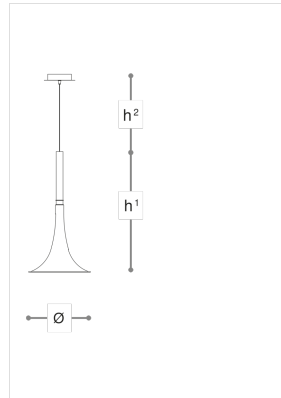

7026/SG

Baffo

MATTEO BIANCHI

Incanto

Suspension lamps with transparent glass shaded in titanium, gold or white colour. Metal structure matching with the glass colour.

WORLDWIDE

Dimensions	Light Source	Kg	Dimming	Dimming on request
Ø 32 - h ¹ 62 - h ² 10-100	1x6w - E14 led	3	TRIAC -	CASAMBI

NORTH AMERICA

Dimensions	Light Source	Lb	Dimming	Dimming on request
Ø 13 - h ¹ 24 - h ² 4-39	1x6w - E12 led	7	TRIAC	

CODE	Structure METAL	Diffuser GLASS
07026SG0 001	B White	SHADED WHITE
07026SG0 002	CDF Iron grey	SHADED TITANIUM
07026SG0 003	OC Light gold	GOLD SHADED
07026SG0 004	MB Matt black	SHADED TITANIUM

Note

Technical drawing, dimensions and light sources refer to the main photo variant. Dimming on request could lead to an increase in the size of the canopy. For available color variants, consult the technical data sheet.