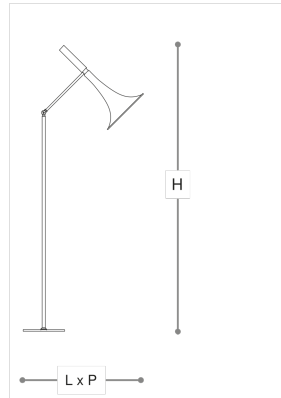

7026/P

Baffo

MATTEO BIANCHI

Incanto

Floor lamp with transparent glass shaded in titanium, gold or white colour. Metal structure matching with the glass colour.

WORLDWIDE

Dimensions	Light Source	Kg	Dimming	Dimming on request
L 33 - H 180 - P 80	1x6w - E14 led	14	TRIAC -	

NORTH AMERICA

Dimensions	Light Source	Lb	Dimming	Dimming on request
L 13 - H 71 - P 31	1x6w - E12 led	31	TRIAC	

CODE	Structure METAL	Diffuser GLASS
07026010 001	B White	SHADED WHITE
07026010 002	CDF Iron grey	SHADED TITANIUM
07026010 003	OC Light gold	GOLD SHADED
07026010 004	MB Matt black	SHADED TITANIUM

Note

Technical drawing, dimensions and light sources refer to the main photo variant. Dimming on request could lead to an increase in the size of the canopy. For available color variants, consult the technical data sheet.