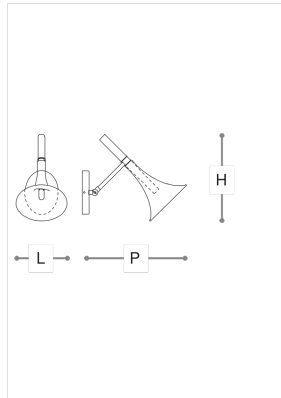

7026/AP

Baffo

MATTEO BIANCHI

Incanto

Wall lamp with transparent glass shaded in titanium, gold or white colour.
Metal structure matching with the glass colour.

WORLDWIDE

Dimensions	Light Source	Kg	Dimming	Dimming on request
L 20 - H 35 - P 45	1x6w - E14 led	4	TRIAC -	CASAMBI

NORTH AMERICA

Dimensions	Light Source	Lb	Dimming	Dimming on request
L 8 - H 14 - P 18	1x6w - E12 led	9	TRIAC	

CODE	Structure METAL	Diffuser GLASS
07026AP0 002	B White	SHADED WHITE
07026AP0 004	CDF Iron grey	SHADED TITANIUM
07026AP0 003	OC Light gold	GOLD SHADED
07026AP0 001	MB Matt black	SHADED TITANIUM

Note

Technical drawing, dimensions and light sources refer to the main photo variant. Dimming on request could lead to an increase in the size of the canopy. For available color variants, consult the technical data sheet.