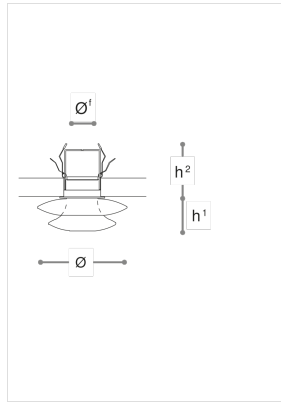

7027/F 3000K

Brina

VALERIO BOTTIN
PAOLO DE LUCCHI
Incanto

Spotlight with external transparent black blown glass and white internal diffuser.

WORLDWIDE

Dimensions	Light Source	Kg	Dimming	Dimming on request
Ø 16 - h¹ 5 - h² 10	9w - 1200 lumen - CRI>80 - 3000K 2700K color temperature on request	0.5	Not included	TRIAC -

NORTH AMERICA

Dimensions	Light Source	Lb	Dimming	Dimming on request
Ø 6 - h¹ 2 - h² 4	9w - 1200 lumen - CRI>80 - 3000K 2700K color temperature on request	1		

CODE	Structure METAL	Diffuser GLASS
070270F0 001	B White	WHITE BLACK

Note

Technical drawing, dimensions and light sources refer to the main photo variant. Dimming on request could lead to an increase in the size of the canopy. For available color variants, consult the technical data sheet.