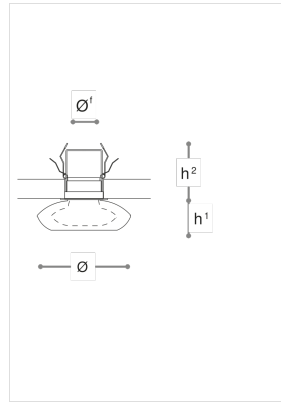

7031/F 3000K

Stilla

VALERIO BOTTIN
PAOLO DE LUCCHI
Incanto

Spotlight with external transparent black blown glass and white internal diffuser.

WORLDWIDE

Dimensions	Light Source	Kg	Dimming	Dimming on request
Ø 16 - h¹ 5 - h² 10	9w - 1200 lumen - CRI>80 - 3000K 2700K color temperature on request	0.5	Not included	TRIAC -

NORTH AMERICA

Dimensions	Light Source	Lb	Dimming	Dimming on request
Ø 6 - h¹ 2 - h² 4	9w - 1200 lumen - CRI>80 - 3000K 2700K color temperature on request	1		

CODE	Structure METAL	Diffuser GLASS
070310F0 001	B White	WHITE BLACK

Note

Technical drawing, dimensions and light sources refer to the main photo variant. Dimming on request could lead to an increase in the size of the canopy. For available color variants, consult the technical data sheet.