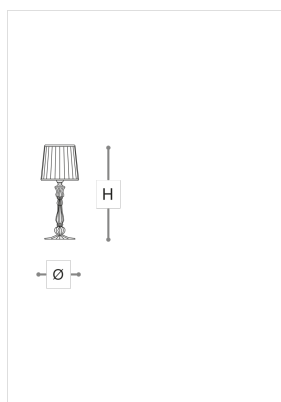

8006/LP

Etvoilà

ROBERTA VITADELLO

STEFANO TRAVERSO

Opera

Table lamp in blown ruled glass with chrome metal details. Fabric shade colour matching with the glass. Available in different dimensions and colours.

WORLDWIDE

Dimensions	Light Source	Kg	Dimming	Dimming on request
Ø 14 - H 37	1x6w - E14 led	0.5	TRIAC -	

NORTH AMERICA

Dimensions	Light Source	Lb	Dimming	Dimming on request
Ø 6 - H 15	1x6w - E12 led	1	TRIAC	