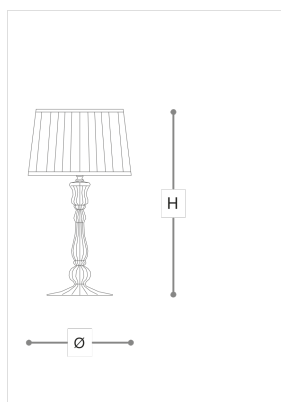

8006/C Etvoilà

ROBERTA VITADELLO

STEFANO TRAVERSO

Opera

Floor lamp in blown ruled glass with chrome metal details. Fabric shade colour matching with the glass. Available in different dimensions and colours.

WORLDWIDE

Dimensions	Light Source	Kg	Dimming	Dimming on request
Ø 64 - H 114	3x10w - E27 led	5	TRIAC -	

NORTH AMERICA

Dimensions	Light Source	Lb	Dimming	Dimming on request
Ø 25 - H 45	3x10w - E26 led	11	TRIAC	

Note

Technical drawing, dimensions and light sources refer to the main photo variant. Dimming on request could lead to an increase in the size of the canopy. For available color variants, consult the technical data sheet.