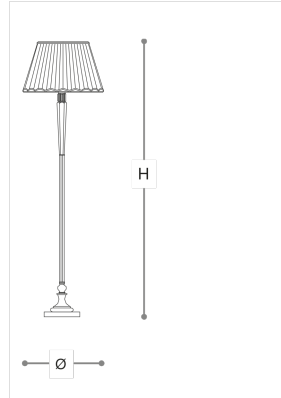

8052/OA

8052

ROBERTA VITADELLO

Opera

Floor lamp in clear carved crystal, metal base with antique gold finish and ivory pleated fabric shade.

WORLDWIDE

| Dimensions | Light Source | Kg | Dimming | Dimming on request |
|--------------|-----------------|----|---------|---|
| Ø 48 - H 177 | 1x14w - E27 led | 22 | TRIAC - |  |

NORTH AMERICA

| Dimensions | Light Source | Lb | Dimming | Dimming on request |
|-------------|-----------------|----|---------|---|
| Ø 19 - H 70 | 1x14w - E26 led | 49 | TRIAC |  |

| CODE | Structure METAL | Lampshade FABRIC | Detail CRYSTAL |
|----------|---|---|---|
| 08052010 |  OA Antique gold |  IVORY PONGE' 41 |  TRANSPARENT |

Note

Technical drawing, dimensions and light sources refer to the main photo variant. Dimming on request could lead to an increase in the size of the canopy. For available color variants, consult the technical data sheet.