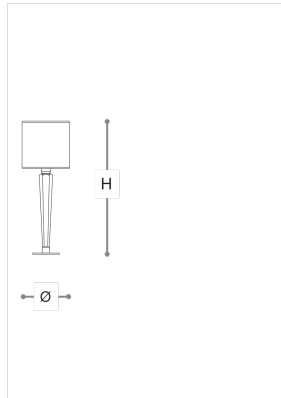

8057/LG

Spillo

ITALAMP STUDIO

Opera

Table lamps in carved crystal and metal with chrome finish, blue fabric shade.

WORLDWIDE

Dimensions	Light Source	Kg	Dimming	Dimming on request
L 21 - H 59 - P 21	1x14w - E27 led	3	TRIAC	

NORTH AMERICA

Dimensions	Light Source	Lb	Dimming	Dimming on request
L 8 - H 23 - P 8	1x14w - E26 led	7	TRIAC	

CODE	Structure METAL	Body CRYSTAL	Lampshade FABRIC
08057LG0 001	 Chrome	 TRANSPARENT	 CHINETTE BLUE 14

Note

Technical drawing, dimensions and light sources refer to the main photo variant. Dimming on request could lead to an increase in the size of the canopy. For available color variants, consult the technical data sheet.