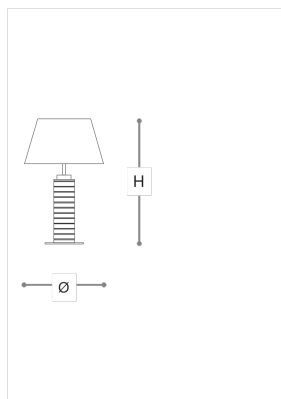

8058/LG

Edra

ITALAMP STUDIO

Opera

Table lamp in clear carved crystal with blue sugar paper fabric shade.
Metal details with chrome finish. Available in different colours.

WORLDWIDE

Dimensions	Light Source	Kg	Dimming	Dimming on request
L 45 - H 71 - P 30	1x14w - E27 led	10.5	TRIAC	

NORTH AMERICA

Dimensions	Light Source	Lb	Dimming	Dimming on request
L 18 - H 28 - P 12	1x14w - E26 led	23	TRIAC	

CODE	Structure METAL	Body CRYSTAL	Lampshade FABRIC
08058LG0 001	<input checked="" type="radio"/> C Chrome	<input type="radio"/> TRANSPARENT	<input checked="" type="radio"/> SUGAR PAPER

Note

Technical drawing, dimensions and light sources refer to the main photo variant. Dimming on request could lead to an increase in the size of the canopy. For available color variants, consult the technical data sheet.