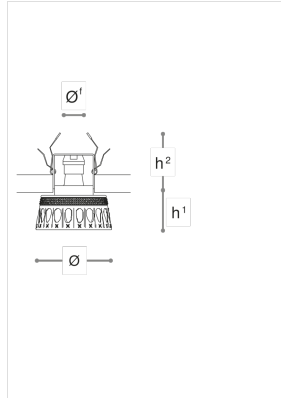

8141/F

Ester

STEFANO TRAVERSO

Opera

Recessed ceiling lamps with carved crystal diffuser in aubergine and etched colours.

WORLDWIDE

Dimensions	Light Source	Kg	Dimming	Dimming on request
Ø 10 - h ¹ 5 - h ² 10	1x6w - GU10 led	1	TRIAC	CASAMBI

NORTH AMERICA

Dimensions	Light Source	Lb	Dimming	Dimming on request
Ø 4 - h ¹ 2 - h ² 4	1x6w - GU10 led	2	TRIAC	

CODE	Structure METAL	Diffuser CRYSTAL
081410F0 002	C Chrome	VIOLET
081410F0 001	C Chrome	ACIDATE

Note

Technical drawing, dimensions and light sources refer to the main photo variant. Dimming on request could lead to an increase in the size of the canopy. For available color variants, consult the technical data sheet.