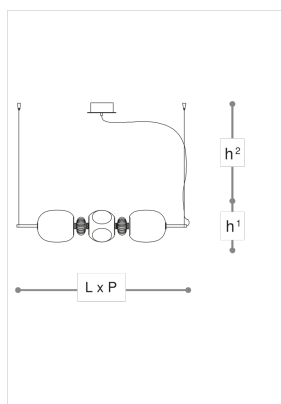

8163/S

Rita

ROBERTA VITADELLO

STEFANO TRAVERSO

Opera

Pendant with nickel or light gold metal finish and blown coloured glass diffusers with clear crystal details.

WORLDWIDE

Dimensions	Light Source	Kg	Dimming	Dimming on request
L 107 - P 20 - h ¹ 20 - h ² 10-100	24w - 870 lumen - CRI>80 - 3000K 2700K color temperature on request	12	Not included	DALI - CASAMBI

NORTH AMERICA

Dimensions	Light Source	Lb	Dimming	Dimming on request
L 42 - P 8 - h ¹ 8 - h ² 4-39	24w - 870 lumen - CRI>80 - 3000K 2700K color temperature on request	26		

CODE	Structure METAL	Diffuser CRYSTAL GLASS
081630S0 002	NK Shiny nickel	BRONZE RAL1024 YELLOW TRANSPARENT
081630S0 004	OC Light gold	BRONZE RAL1024 YELLOW

Note

Technical drawing, dimensions and light sources refer to the main photo variant. Dimming on request could lead to an increase in the size of the canopy. For available color variants, consult the technical data sheet.