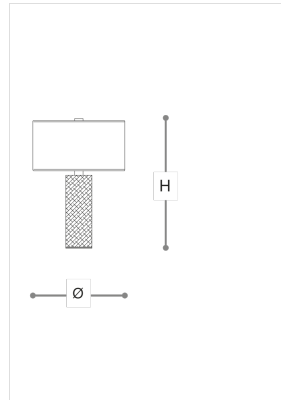

8168/LG

Alba

ROBERTA VITADELLO

Opera

Table lamp in carved crystal and fabric shade matching the crystal colour.
Metal details with chrome finish.

WORLDWIDE

Dimensions	Light Source	Kg	Dimming	Dimming on request
Ø 42 - H 59	2x14w - E27 led	9	TRIAC	

NORTH AMERICA

Dimensions	Light Source	Lb	Dimming	Dimming on request
Ø 17 - H 23	2x14w - E26 led	20	TRIAC	

CODE	Structure METAL	Body CRYSTAL	Lampshade FABRIC
08168LG0 001	C Chrome	TRANSPARENT	MICRO BLACK SATIN
08168LG0 005	C Chrome	BLACK	MICRO BLACK SATIN
08168LG0 002	C Chrome	YELLOW	MICRO BLACK SATIN
08168LG0 003	C Chrome	PINK	MONACO ROSA 27

Note

Technical drawing, dimensions and light sources refer to the main photo variant. Dimming on request could lead to an increase in the size of the canopy. For available color variants, consult the technical data sheet.